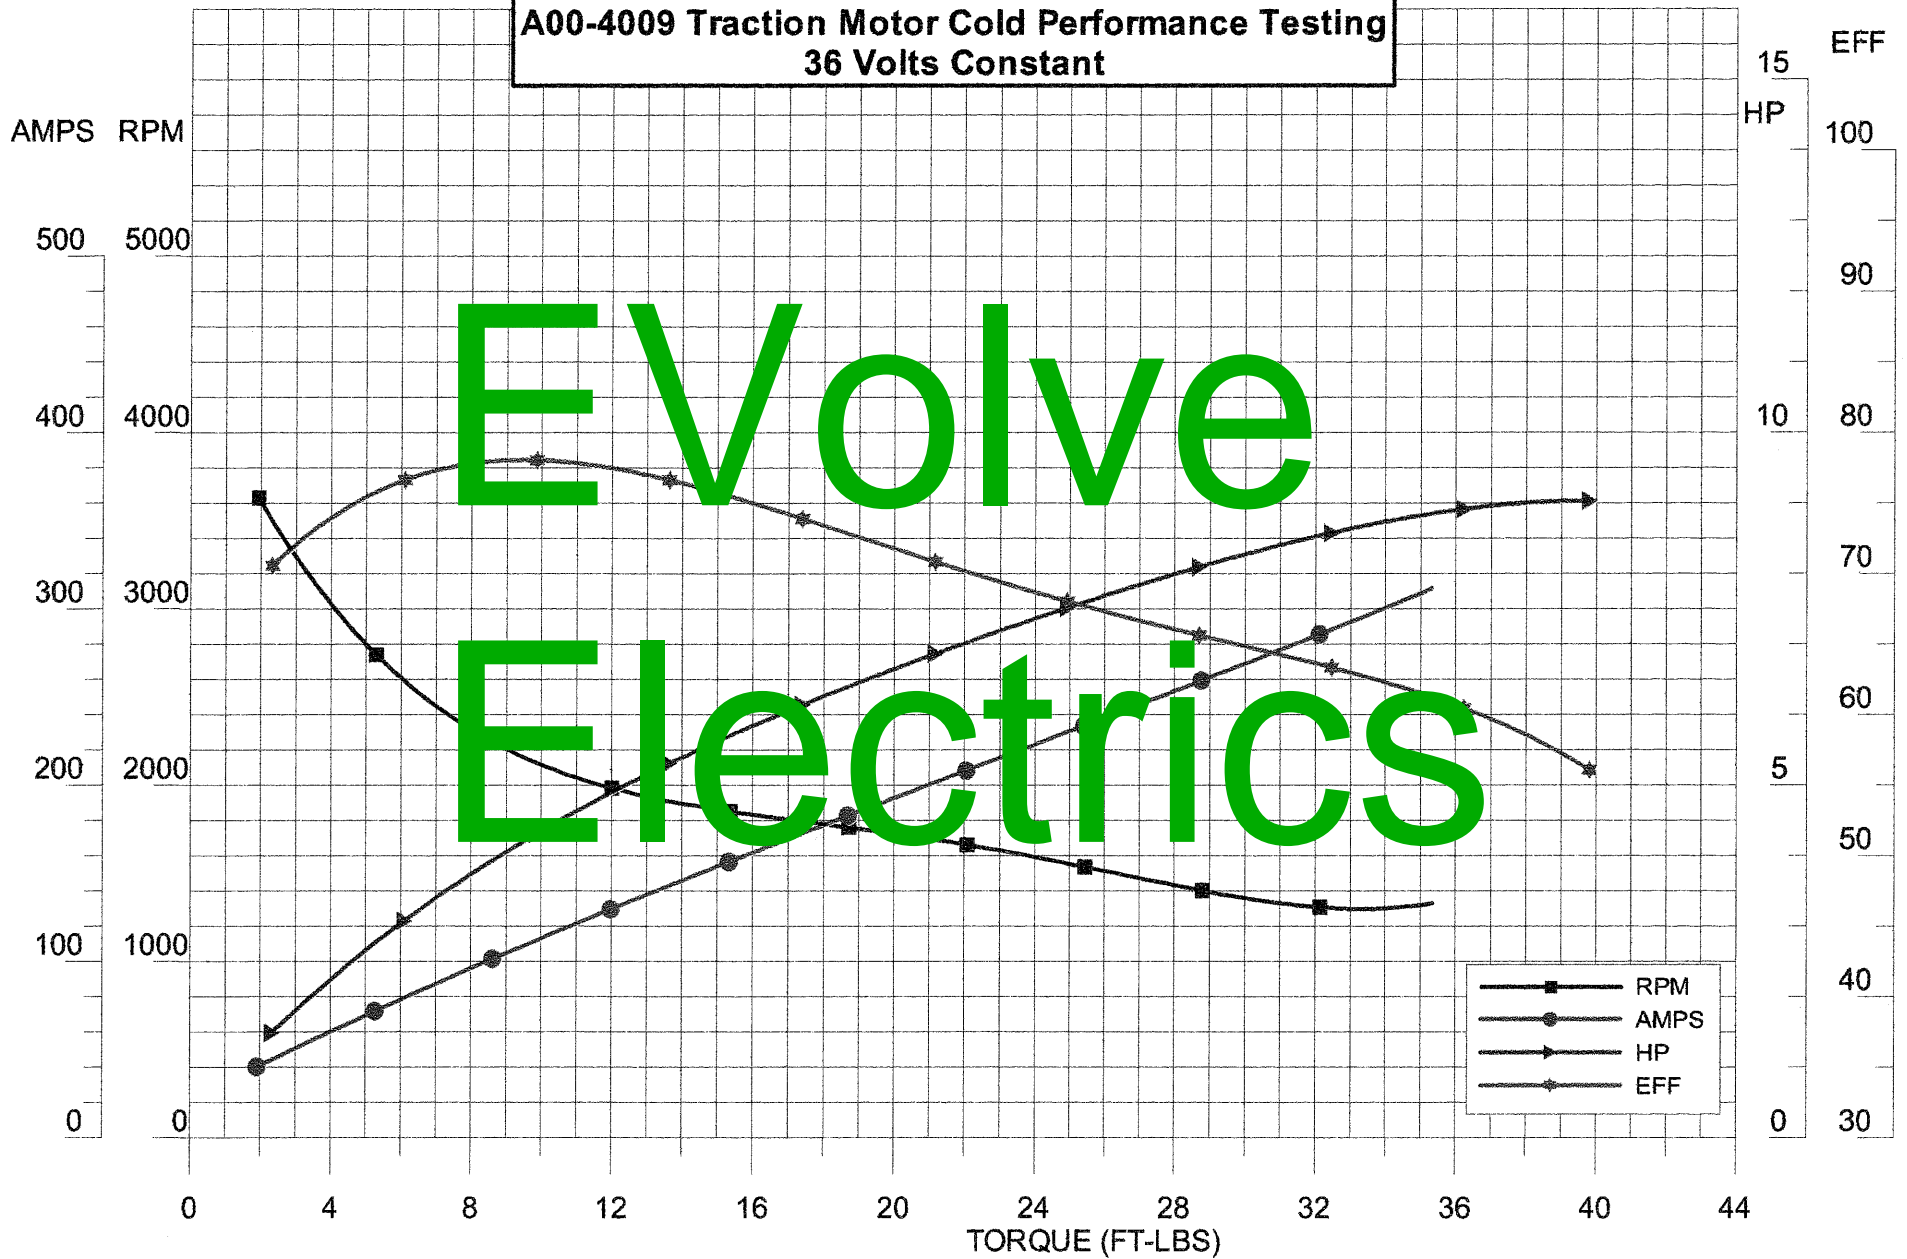

3/5/03

Advanced D.C. Motors, Inc.
Syracuse, N.Y. U.S.A.

**A00-4009 Traction Motor Cold Performance Testing
36 Volts Constant**

**EVolve
Electrics**